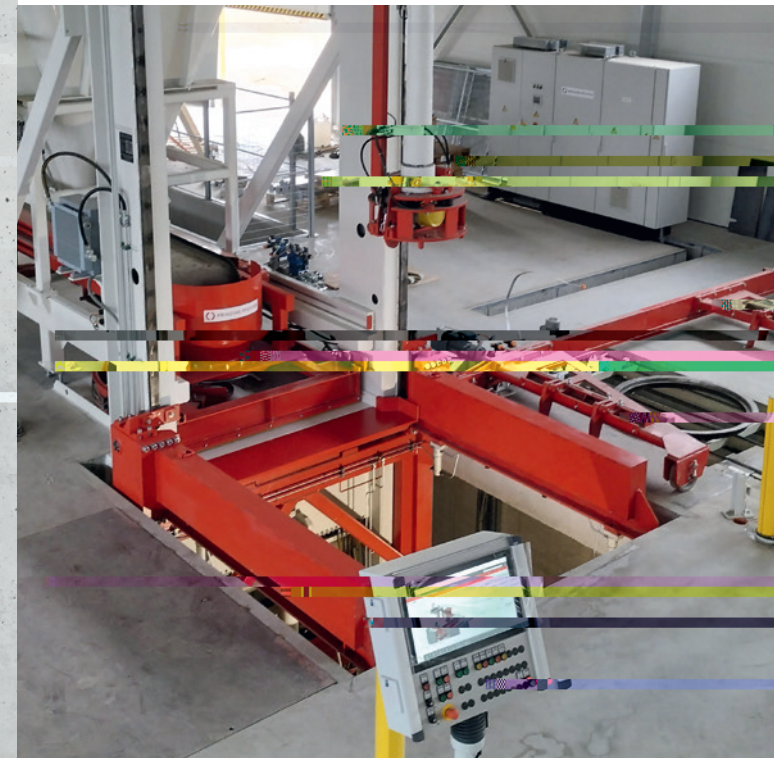

## DATA ANALYZER

PRODUCTION STATISTICS –  
AVAILABLE ANYWHERE IN REAL TIME

- Real-time PLC data analysis
- Quickly detects faults, downtime and production delays and responds accordingly
- Production summary
- Long-term data logging
- Secure web connection
- Connectivity with multiple PLC controllers possible
- Web-based access from mobile devices and PCs